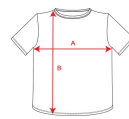

SCHEME

QUANTITIES

	Box	Pack
Adults:	100 un.	10 un.